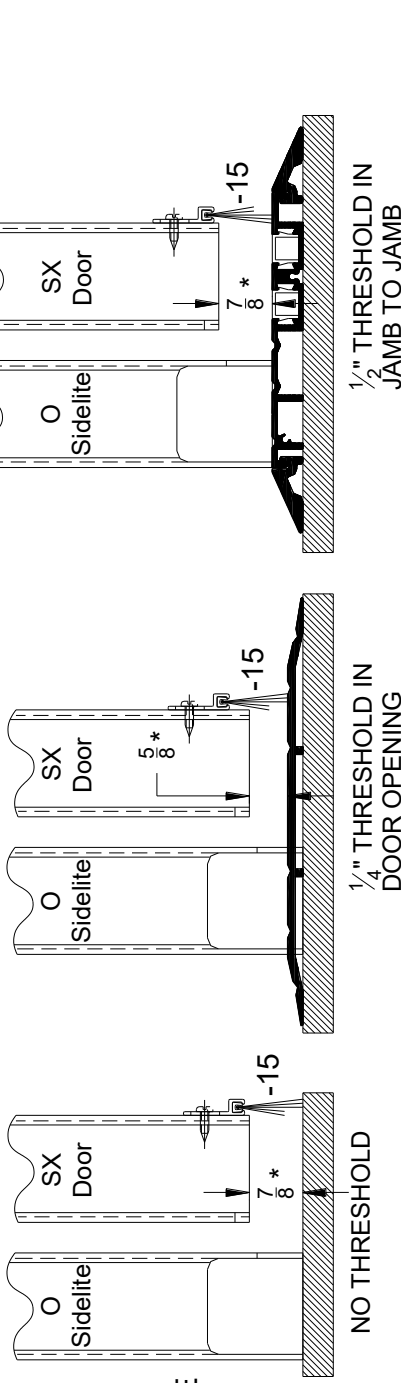

Weathered Stile  
149433, 149086

\* - Nominal Dimension

Dash # (144899-xx)	Dim -A-	Stock Length
-10	1.000"	84"
-15	.980	84"
-20	.56	83"
-30	.25	84"
-40	.44	84"
-50 **	1.25	96"
-60	.56	83"
-70	.25	84"
-80	.56"	96"
-90	1.50"	84"

	204 CLEAR	313 BRONZE
	240013-03	240013-04

	EXTRUSION	MACHINED
	145636-0X	249125-0X

-01 = 204 CLEAR  
-02 = 313 BRONZE

1175  
TELESCOPIC  
FULL OPEN

# WEATHERING OPTIONS SHEET 1 of 2

1175  
TELESCOPIC  
FIXED SIDELITE

-15

19  
32

1175  
FIXED  
SIDELITE

\* - Nominal Dimension

Dash # (144899-xx)	Dim -A	Stock Length
-10	1.000"	84"
-15	.980	84"
-20	.56	83"
-30	.25	84"
-40	.44	84"
-50**	1.25	96"
-60	.56	83"
-70	.25	84"
-80	.56"	96"
-90	1.50"	84"

1175  
FULL  
OPEN