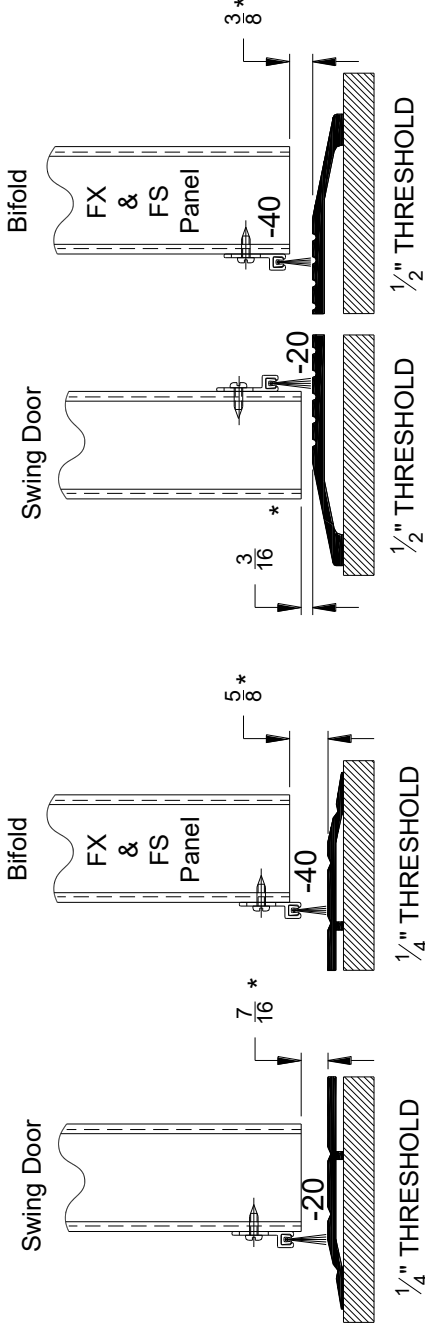

Weathered Stile  
149433, 149086

\* - Nominal Dimension

Dash # (144899-xx)	Dim -A-	Stock Length
-10	1.000"	84"
-15	.980	84"
-20	.56	83"
-30	.25	84"
-40	.44	84"
-50 **	1.25	96"
-60	.56	83"
-70	.25	84"
-80	.56"	96"
-90	1.50"	84"

	204 CLEAR	313 BRONZE
	240013-03	240013-04

	EXTRUSION	MACHINED
	145636-0X	249125-0X

-01 = 204 CLEAR  
-02 = 313 BRONZE

1175  
TELESCOPIC  
FULL OPEN

# WEATHERING OPTIONS SHEET 1 of 2

1175  
TELESCOPIC  
FIXED SIDELITE

-15

19  
32

1175  
FIXED  
SIDELITE

\* - Nominal Dimension

Dash # (144899-xx)	Dim -A	Stock Length
-10	1.000"	84"
-15	.980	84"
-20	.56	83"
-30	.25	84"
-40	.44	84"
-50**	1.25	96"
-60	.56	83"
-70	.25	84"
-80	.56"	96"
-90	1.50"	84"