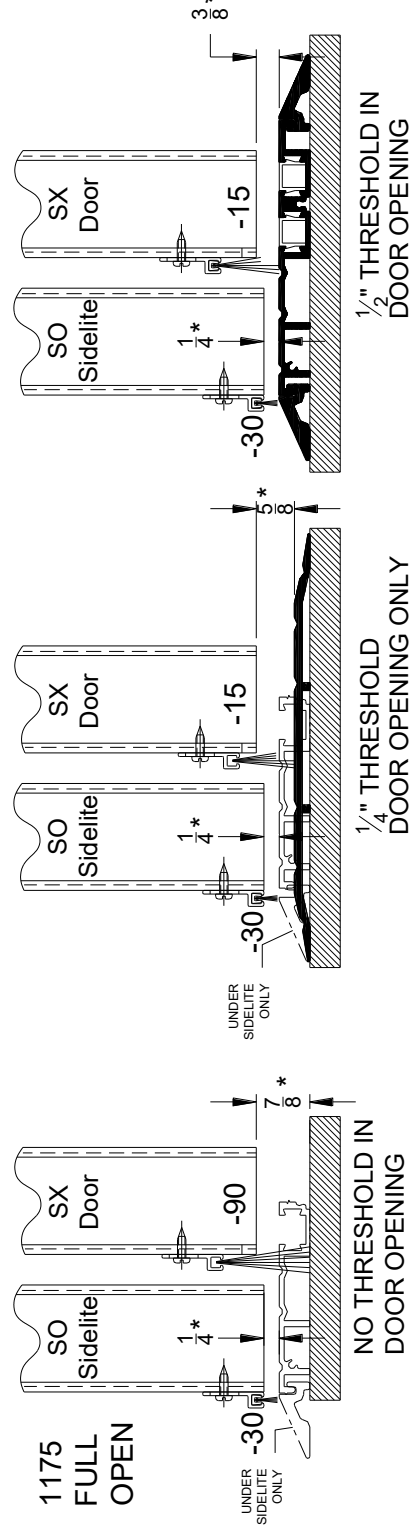

Weathered Stile  
149433, 149086

\* - Nominal Dimension

Dash # (144899-xx)	Dim -A-	Stock Length
-10	1.000"	84"
-15	.980	84"
-20	.56	83"
-30	.25	84"
-40	.44	84"
-50 **	1.25	96"
-60	.56	83"
-70	.25	84"
-80	.56"	96"
-90	1.50"	84"

	204 CLEAR	313 BRONZE
	240013-03	240013-04

	EXTRUSION	MACHINED
	145636-0X	249125-0X

-01 = 204 CLEAR  
-02 = 313 BRONZE

1175  
TELESCOPIC  
FULL OPEN

# WEATHERING OPTIONS SHEET 1 of 2

1175  
TELESCOPIC  
FIXED SIDELITE

-15

19  
32

1175  
FIXED  
SIDELITE

\* - Nominal Dimension

Dash # (144899-xx)	Dim -A	Stock Length
-10	1.000"	84"
-15	.980	84"
-20	.56	83"
-30	.25	84"
-40	.44	84"
-50**	1.25	96"
-60	.56	83"
-70	.25	84"
-80	.56"	96"
-90	1.50"	84"

1175  
FULL  
OPEN