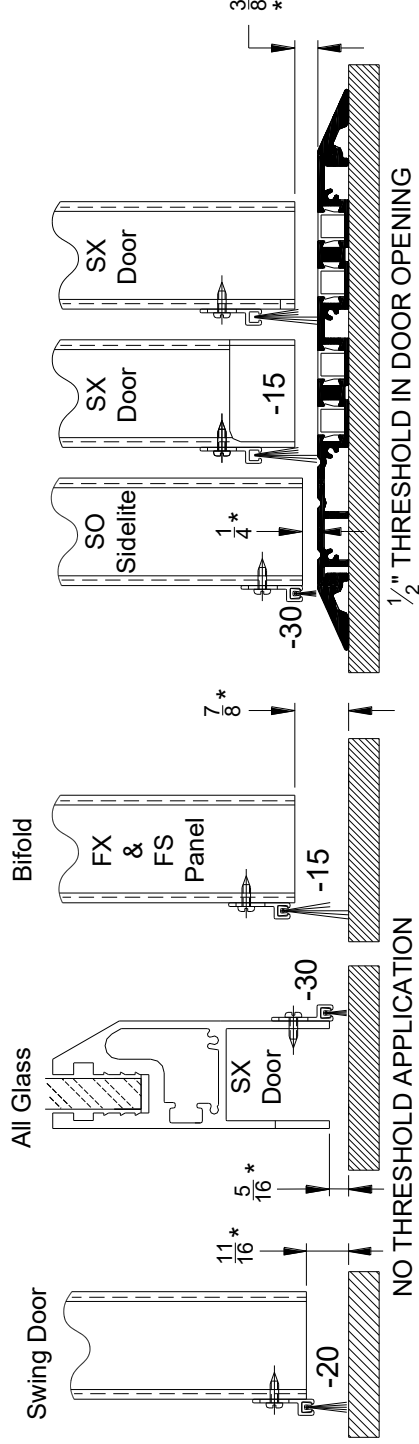

Weathered Stile  
149433, 149086

\* - Nominal Dimension

Dash # (144899-xx)	Dim -A-	Stock Length
-10	1.000"	84"
-15	.980	84"
-20	.56	83"
-30	.25	84"
-40	.44	84"
-50 **	1.25	96"
-60	.56	83"
-70	.25	84"
-80	.56"	96"
-90	1.50"	84"

	204 CLEAR	313 BRONZE
	240013-03	240013-04

	EXTRUSION	MACHINED
	145636-0X	249125-0X

-01 = 204 CLEAR  
-02 = 313 BRONZE

1175  
TELESCOPIC  
FULL OPEN

# WEATHERING OPTIONS SHEET 1 of 2

1175  
TELESCOPIC  
FIXED SIDELITE

-15

19  
32

1175  
FIXED  
SIDELITE

\* - Nominal Dimension

Dash # (144899-xx)	Dim -A	Stock Length
-10	1.000"	84"
-15	.980	84"
-20	.56	83"
-30	.25	84"
-40	.44	84"
-50**	1.25	96"
-60	.56	83"
-70	.25	84"
-80	.56"	96"
-90	1.50"	84"