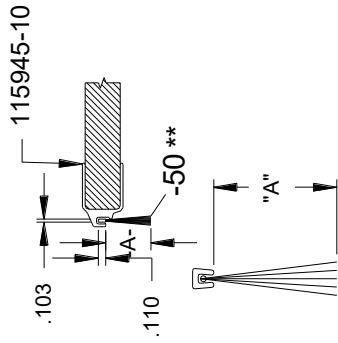

Weathered Stile  
149433, 149086

\* - Nominal Dimension

Dash # (144899-xx)	Dim -A-	Stock Length
-10	1.000"	84"
-15	.980	84"
-20	.56	83"
-30	.25	84"
-40	.44	84"
-50 **	1.25	96"
-60	.56	83"
-70	.25	84"
-80	.56"	96"
-90	1.50"	84"

	204 CLEAR	313 BRONZE
	240013-03	240013-04

	EXTRUSION	MACHINED
	145636-0X	249125-0X

-01 = 204 CLEAR  
-02 = 313 BRONZE

1175  
TELESCOPIC  
FULL OPEN

# WEATHERING OPTIONS SHEET 1 of 2

1175  
TELESCOPIC  
FIXED SIDELITE

-15

19  
32

1175  
FIXED  
SIDELITE

\* - Nominal Dimension

Dash # (144899-xx)	Dim -A	Stock Length
-10	1.000"	84"
-15	.980	84"
-20	.56	83"
-30	.25	84"
-40	.44	84"
-50**	1.25	96"
-60	.56	83"
-70	.25	84"
-80	.56"	96"
-90	1.50"	84"