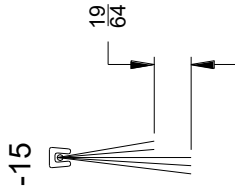

Weathered Stile  
149433, 149086

\* - Nominal Dimension

Dash # (144899-xx)	Dim -A-	Stock Length
-10	1.000"	84"
-15	.980	84"
-20	.56	83"
-30	.25	84"
-40	.44	84"
-50 **	1.25	96"
-60	.56	83"
-70	.25	84"
-80	.56"	96"
-90	1.50"	84"

	204 CLEAR	313 BRONZE
	240013-03	240013-04

	EXTRUSION	MACHINED
	145636-0X	249125-0X

-01 = 204 CLEAR  
-02 = 313 BRONZE

1175  
TELESCOPIC  
FULL OPEN

# WEATHERING OPTIONS SHEET 1 of 2

1175  
TELESCOPIC  
FIXED SIDELITE

-15

19  
32

1175  
FIXED  
SIDELITE

\* - Nominal Dimension

Dash # (144899-xx)	Dim -A	Stock Length
-10	1.000"	84"
-15	.980	84"
-20	.56	83"
-30	.25	84"
-40	.44	84"
-50**	1.25	96"
-60	.56	83"
-70	.25	84"
-80	.56"	96"
-90	1.50"	84"