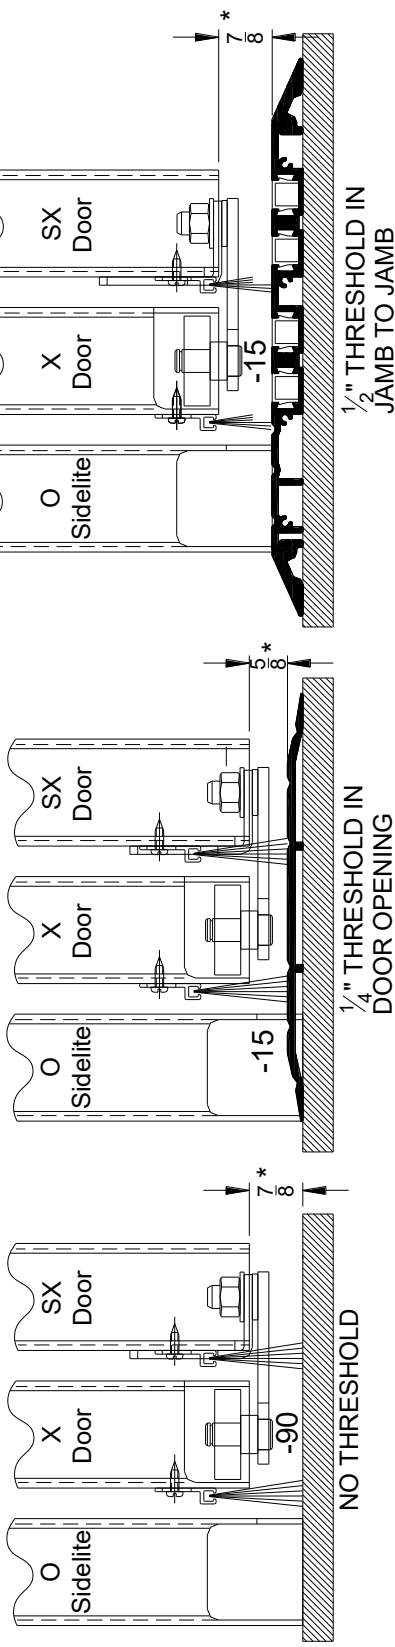

Weathered Stile  
149433, 149086

\* - Nominal Dimension

Dash # (144899-xx)	Dim -A-	Stock Length
-10	1.000"	84"
-15	.980	84"
-20	.56	83"
-30	.25	84"
-40	.44	84"
-50 **	1.25	96"
-60	.56	83"
-70	.25	84"
-80	.56"	96"
-90	1.50"	84"

	204 CLEAR	313 BRONZE
	240013-03	240013-04

	EXTRUSION	MACHINED
	145636-0X	249125-0X

-01 = 204 CLEAR  
-02 = 313 BRONZE

1175  
TELESCOPIC  
FULL OPEN

# WEATHERING OPTIONS SHEET 1 of 2

1175  
TELESCOPIC  
FIXED SIDELITE

-15

19  
32

1175  
FIXED  
SIDELITE

\* - Nominal Dimension

Dash # (144899-xx)	Dim -A	Stock Length
-10	1.000"	84"
-15	.980	84"
-20	.56	83"
-30	.25	84"
-40	.44	84"
-50**	1.25	96"
-60	.56	83"
-70	.25	84"
-80	.56"	96"
-90	1.50"	84"